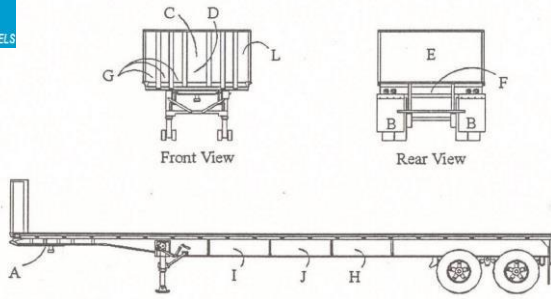

Kit #5019
MP - C&EI - TP

Mount square plastic placard approximately 1/16" from top of bulkhead front, centered at location (C). Place Missouri Pacific Lines logo in upper center, location (C) on placard. Trailer number "MP 41160" goes on bottom edge of placard, location (C).

Additional decals are provided for creating other Missouri Pacific sister company trailers, C&EI and Texas Pacific Lines. Missouri Pacific trailer uses round landing gear feet, spare tire rack, and tool storage box.